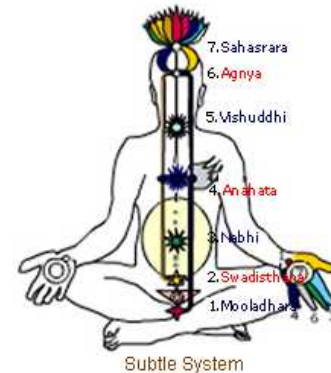

[Queries](#)

[Prophecies](#)

[Projects](#)

[News](#)

[Meditation Centers](#)

[Refer Us](#)

Home

Man in his search of joy and happiness is running away from his Self, which is the real source of joy. He finds himself very ugly and boring because he doesn't know his Self. A human being seeks joy in money or possessions, in power or human limited love, and ultimately in religion that is also outside. The problem is how to turn one's attention inward.

The inner being, which is our awareness, is an energy. I call it the energy of Divine Love. All evolution and the manifestation of material energy is guided by the supreme energy of Divine Love. We do not know how powerful and thoughtful this unknown energy is. The silent working of awareness is so automatic, minute, dynamic, and precious that we take it for granted. After Self-realization, this energy appears to us as silent throbbing vibrations flowing through our being. But we have been unable to achieve Self-realization because we cannot fix our attention on something that lacks form (abstract Being). Instead, our attention wanders outside on forms.

Now there is a method to tap the Divine power - SAHAJA YOGA

H.H. Shri Mataji Nirmala Devi

H.H. Shri Mataji Nirmala Devi

"There is only one pure desire and that is to be one with the divine."

Experience It Now !!